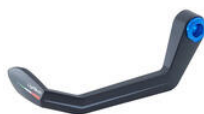

- Black
- Gold
- Red
- Cobalt
- Green
- Orange

€ 88,45

1. ---
2. ISS201LTNER **GC-Tech Clutch Lever Guard -**
   - ISS201LTORO **Wheelbase L=132 Mm**
   - ISS201LTROS
   - ISS201LTCOB
   - ISS201LTVER
   - ISS201LTARA