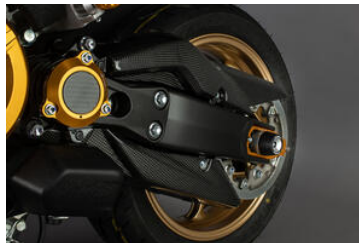

• CARY4914 **Carbon Belt Lower Cover for Yamaha**

• Glossy

€ 182,00

• CARY4912M **Carbon Belt Protector - Matt for Yamaha**

• NeroA1

€ 191,00

• CARY4912 **Carbon Belt Upper Cover for Yamaha**

• Glossy

€ 191,00

• TEYA012NER **Chain Adjusters**

• TEYA012ORO

• TEYA012ROS

• TEYA012COB

• Black

• Gold

• Red

• Cobalt

€ 225,00